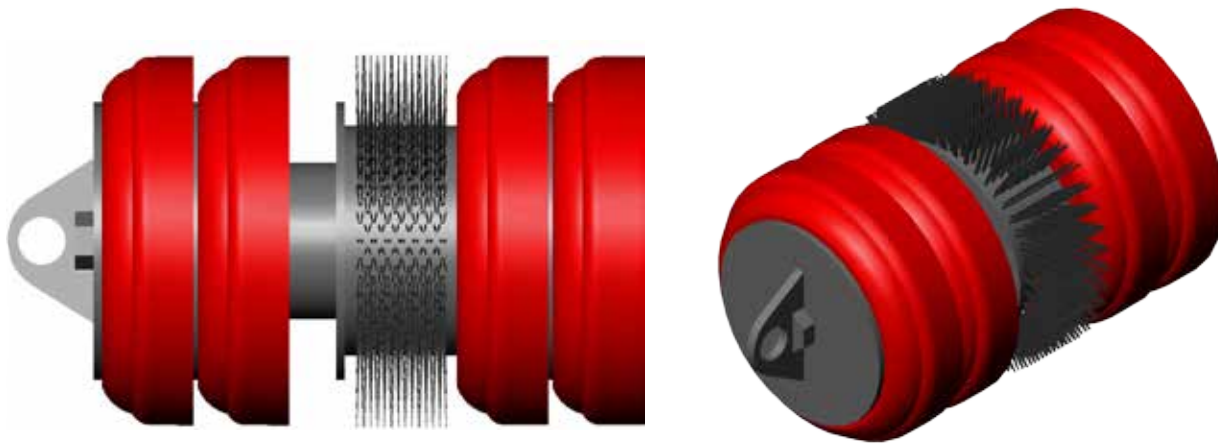

SCRAPER CUP

SC4R

6-14" (152-356mm)

The series SCR cleaning pigs are used to remove debris from pipelines thereby improving valuable flowrates. Effective in all types of pipelines, the aggressive fixed steel brush provides optimal cleaning ability.

Features:

The SC4R model comes standard with four Apache Series C cups to further increase the versatility of these pigs.

Options:

- Circular flat carbon steel, stainless steel, pencil or plastic brushes.
- Aluminum or steel gauging plates are available in either slotted or standard styles.
- Magnets available.