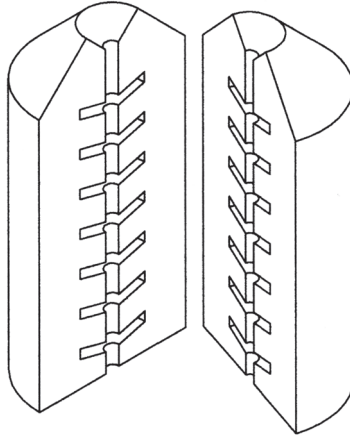

Wireline Spare Parts

WIRESLINE SPARE PARTS

Line Bushing

Line Rubber

Interlocking Seats

REPLACEMENT PARTS FOR HYDRAULIC AND MANUAL LINE WIPERS AND CONTROL HEADS

LINE BUSHINGS	L262	L10402	L74545
LINE RUBBERS	L10975	L267	L10203
INTERLOCKING SEATS	L10974	L6482	L10204

REPLACEMENT PARTS FOR MEASURING LINE STUFFING BOXES

STUFFING BOX	LSBBT-6GR	LSBBT-BLACK	LSBBT-CROWN	LSBBT-RED
PACKING				

Inner Seal

Outer Seal

REPLACEMENT PARTS FOR WIRESLINE BLOWOUT PREVENTERS

WIRESLINE BOP	L42211	L44155	L44098
INNER SEALS			
WIRESLINE BOP	L42213	L44156	L44099
OUTER SEALS			